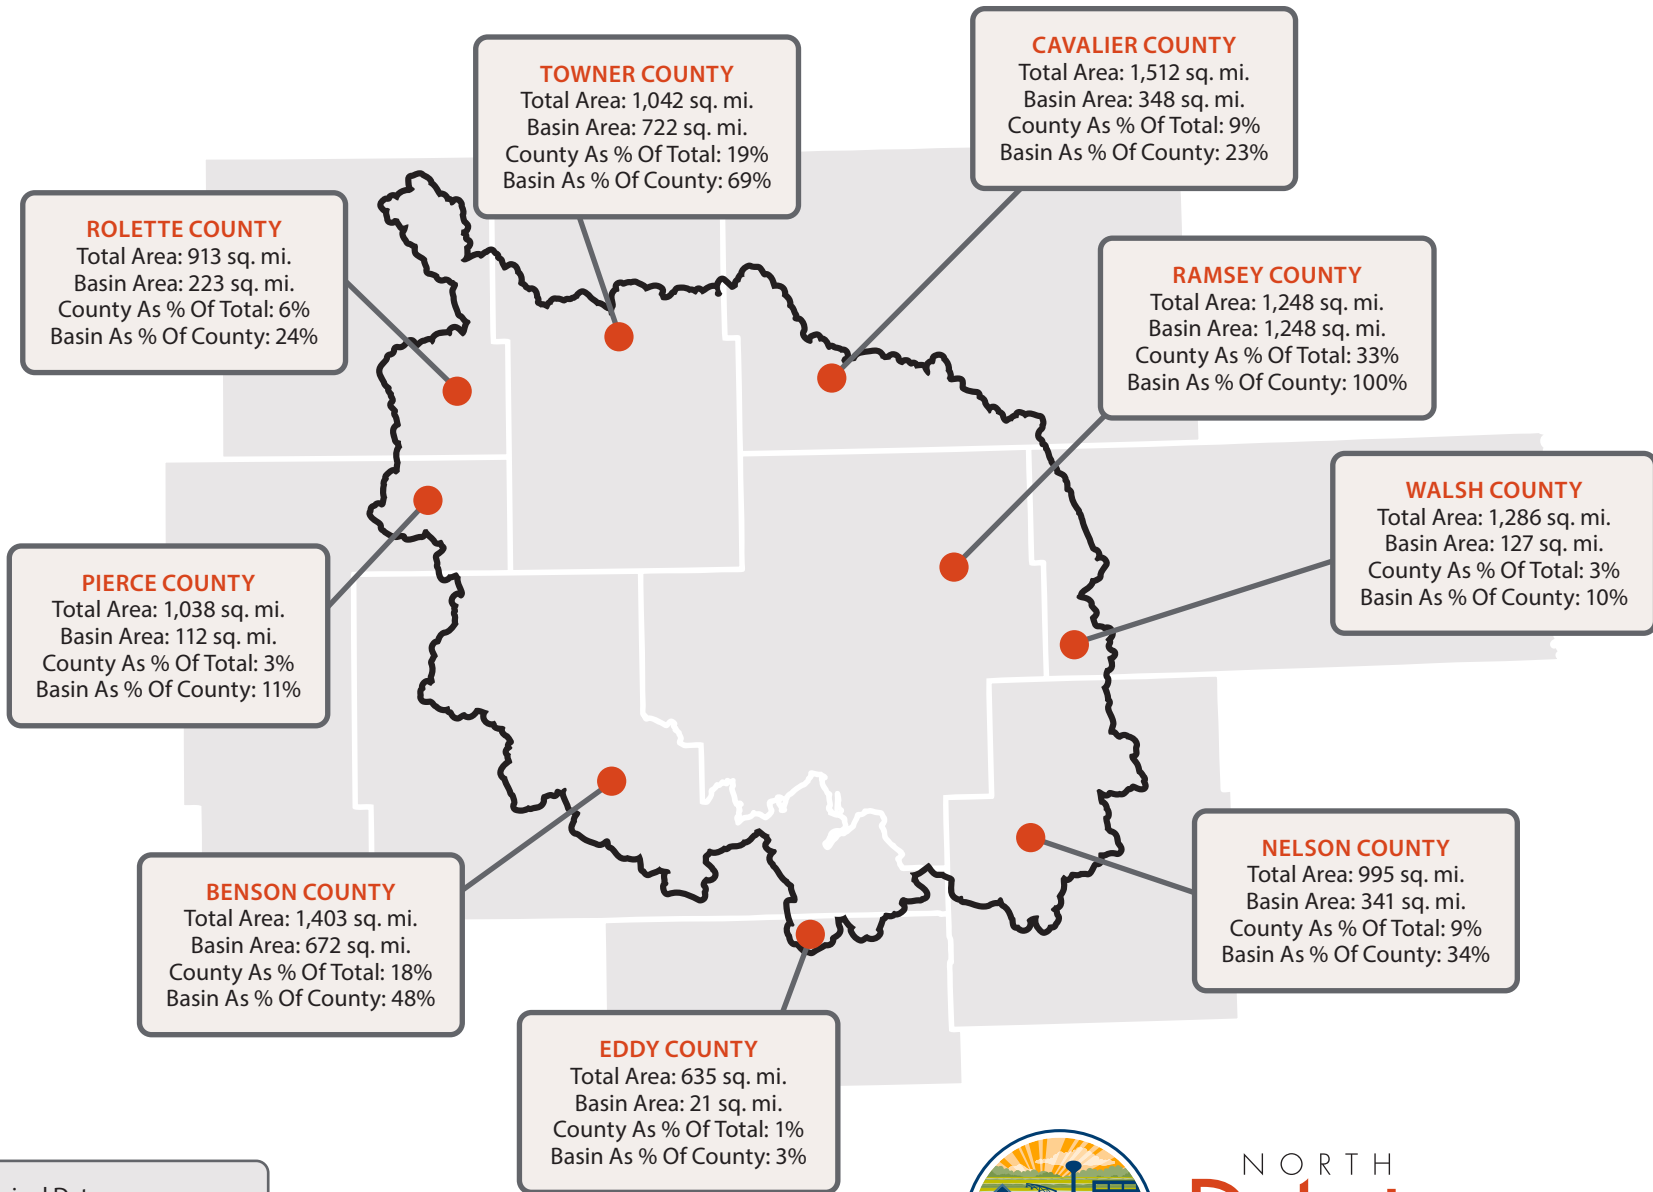

# DEVILS LAKE BASIN DATA

Source For Original Data  
 Volume I: Study Report  
 Devils Lake Basin Advisory Committee  
 Devils Lake, ND, 1976

NORTH  
**Dakota** | Water Resources  
 Be Legendary.